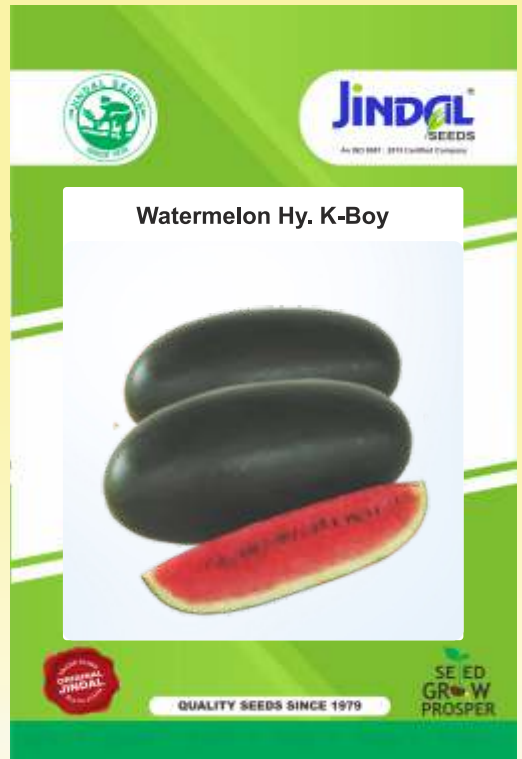

JINDAL[®]
SEEDS

An ISO 9001 : 2008 Certified Company

SEED
GROW
PROSPER

Watermelon Hy. K-Boy

- Ice box segment
- Shape oblong, dark black in colour
- The deep red flesh is tender and succulent
- High TSS.
- Fruit weight: 2.5-3 kg.
- Fruit mature in 65-70 days.
- Tolerance to pest.
- Rind is tough and good for transportation.