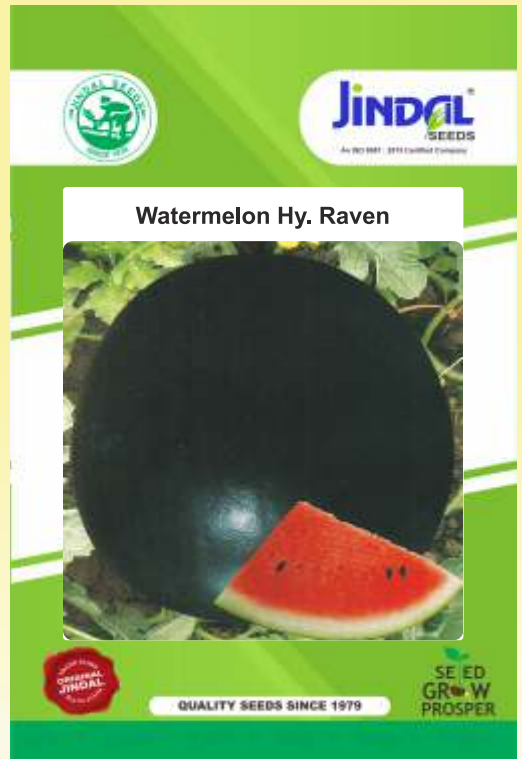

JINDAL[®]
SEEDS

An ISO 9001 : 2008 Certified Company

SEED
GROW
PROSPER

Watermelon Hy. Raven

- Attractive dark skin and very firm flesh
- High Brix
- Deep red flesh with good texture.
- Shape round
- Strong vigour
- Fruit Weight: 7-8 kg.
- Tough rind and good long transport.